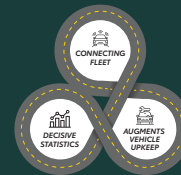

CONSTRUCTION

FIELD DIAGNOSIS

4 X 4 Off-road Capability

- Remote Location Diagnosis & Repair
- Spares & Supplies Movement
- Upkeep of Onsite Machineries

DISASTER MANAGEMENT

RAPID INTERVENTION

Speed, Acceleration & Easy Reach to Remote Locations

- Patrolling
- Recovery
- Assistance

BANKING

CASH LOGISTICS

Dependable & Low Turn Around Time

- Cash-in-transit
- ATM ~ Doorstep Banking
- Cash Vaulting Services

MOBILITY SOLUTIONS

APPLICATION	Finance	Lease	Insurance	Maintenance	Road Side Assistance	Connected Fleet Solution
Surface & Underground movement	●	●	●	●		●
Field Diagnosis	●	●	●	●	●	●
Rapid Intervention	●	●	●	●	●	●
Mobile Service	●	●	●	●	●	●
Cash Logistics	●	●	●	●	●	●

CONNECTED FLEET SOLUTION

- Real time & Accurate information of vehicle
- Know acumen on Chauffeur's Behaviour
- Track & get Alerts for safe vehicle movement

CONVERSION PARTNER*

*Market Solution by Conversion Partner