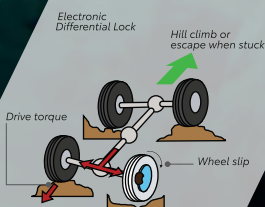

INCREDIBLE TOUGHNESS

4 X 4 Off-road Capabilities

- Electronic Drive Control
- Electronic Differential Lock

LEGENDARY DURABILITY

High Strength Body & Frame

- Impact Absorbing Frame
- Built for Heavy Duty Performance

APPLICATIONS ON THE TOYOTA HILUX

MINING

SURFACE & UNDERGROUND MOVEMENT

4 X 4 Extreme Off-road Capability

- Executive & Staff Movement
- Equipment & Supplies Transport
- Service Vehicle for Underground Equipment