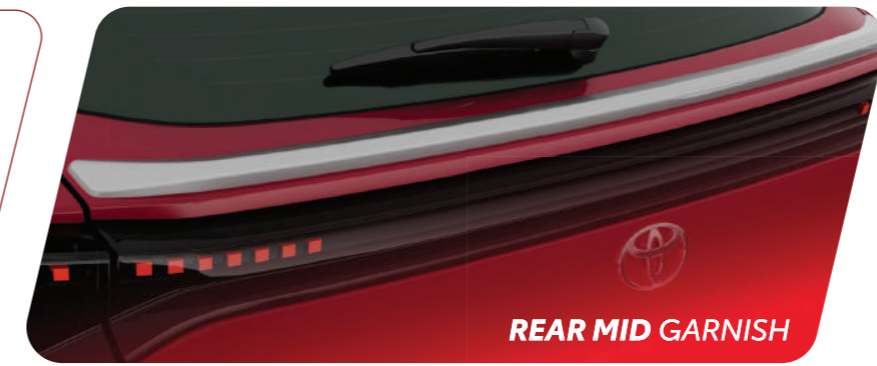

BACK DOOR GARNISH